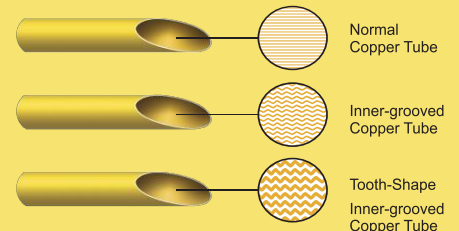

INDcool DUBAI SERIES

HIGH AIR FLOW HEAVY DUTY INDOOR UNIT

INVERTER SERIES SPECIFICATION

MODEL NO.	IDCACSD18K3	IDCACSD24K3I
Operating Mode	Cooling	Cooling
Rated Voltage	230V	230V
Rated Frequency	50Hz, 1Phase	50Hz, 1Phase
Cooling Capacity 100%	5440W	7100W
Cooling Capacity 50%	2720W	3550W
Rated Power (W)	1730W	2330W
Airflow Volume	1000m ³ /h	1100m ³ /H
Star Rating	3Star	3Star